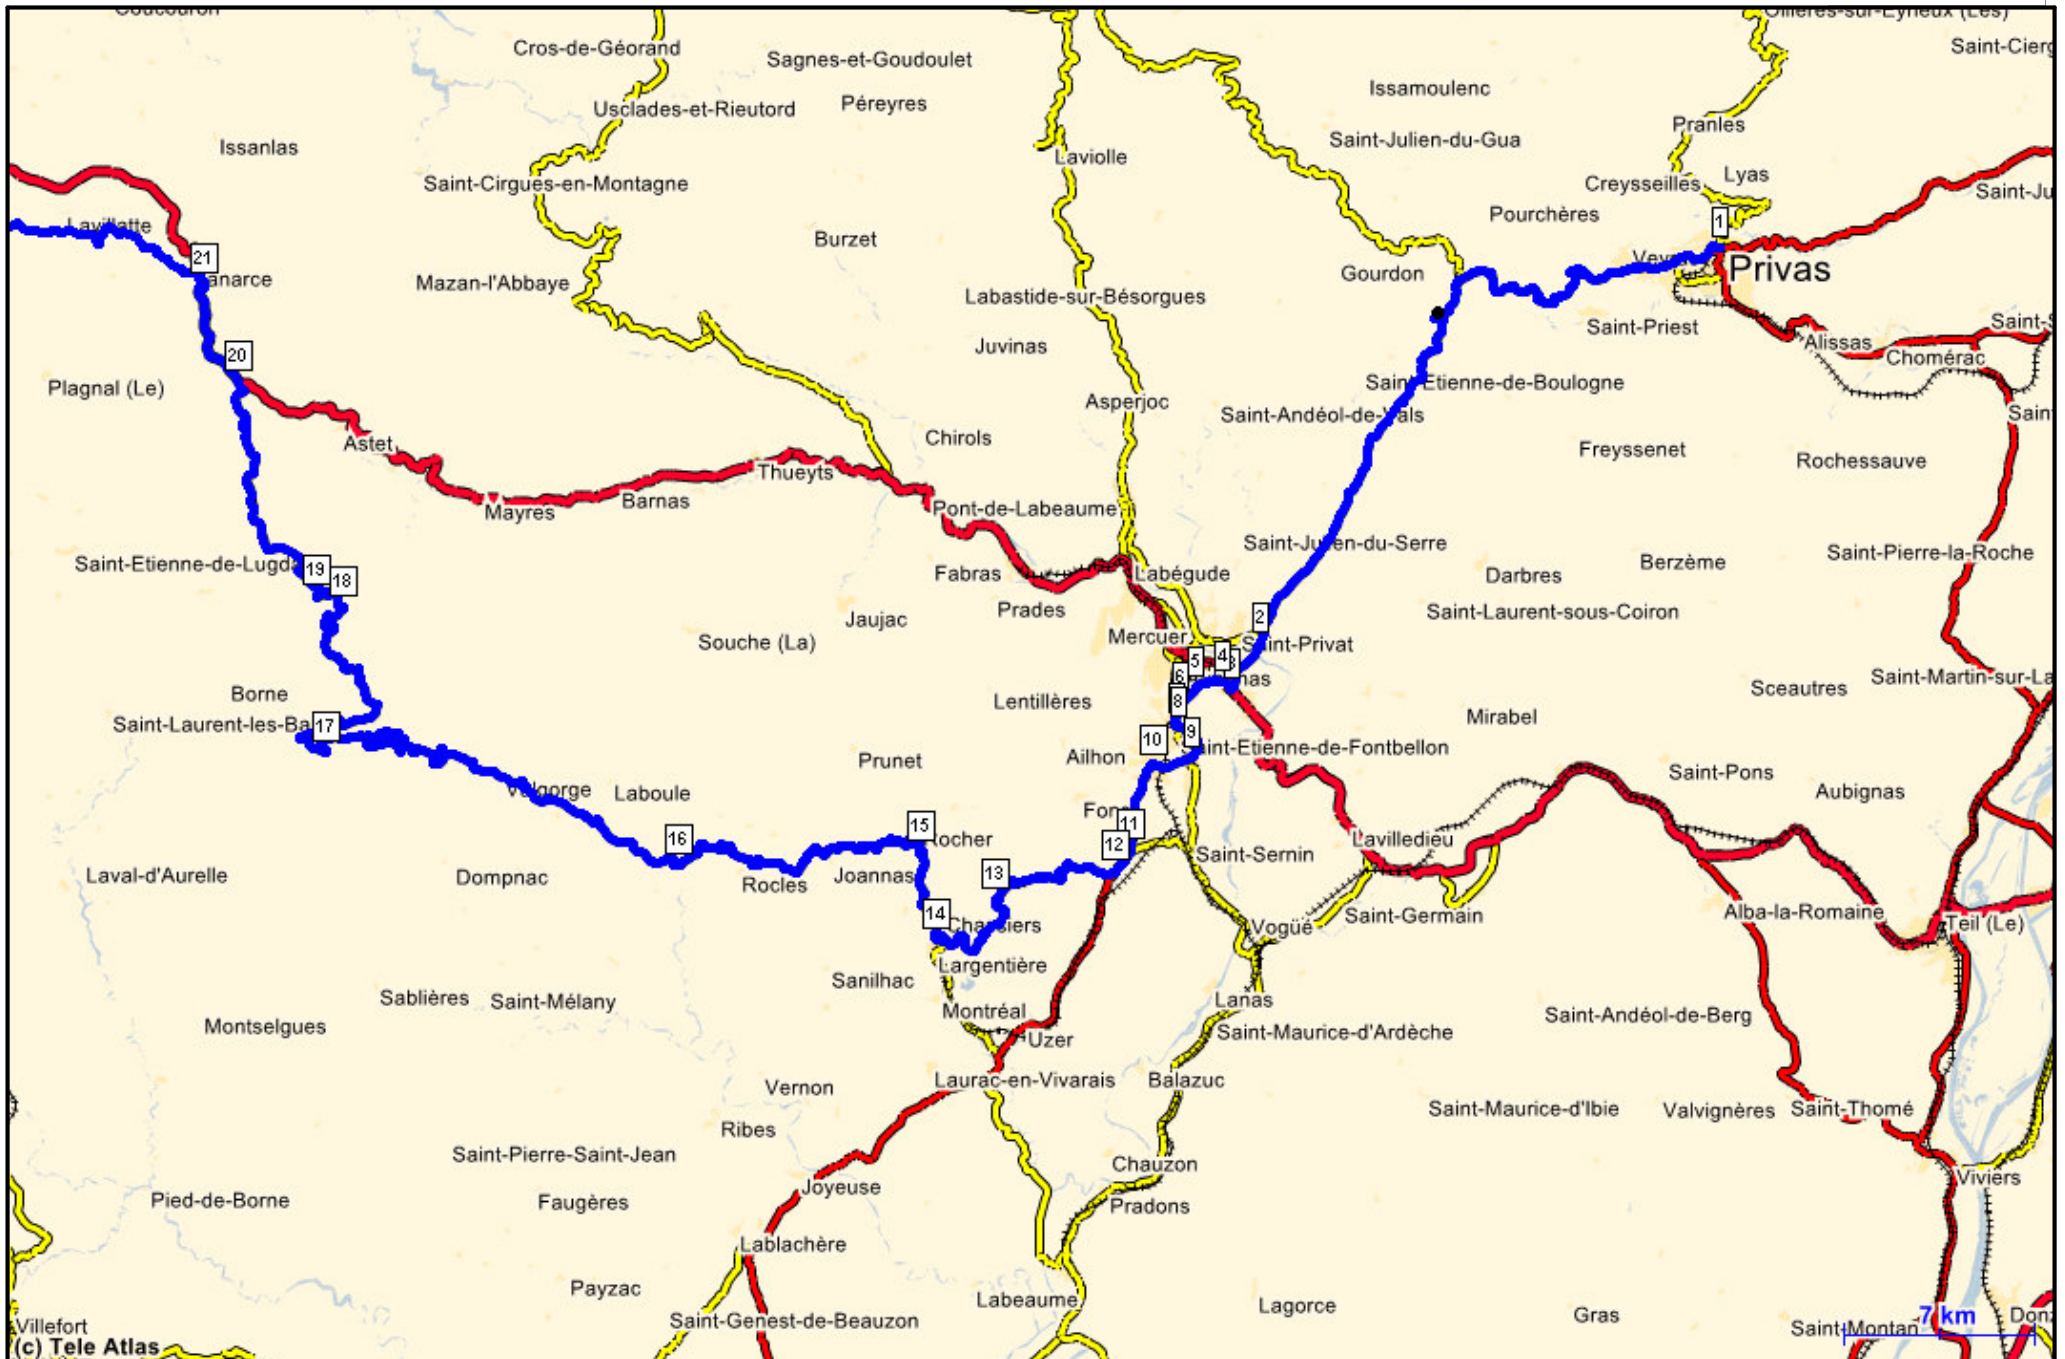

RB ID: 568

RB name: Privas-Chaise Dieu - RB kms: 223,0

Country: France - Region:

(c) Tele Atlas

RB ID: 568

RB name: Privas-Chaise Dieu - RB Kms: 223,0

www.tripy.be

www.tripy.fr

www.tripy.lu

www.tripy.nl

www.tripy.de

www.tripy.co.uk

RB ID: 568

RB name: Privas-Chaise Dieu - RB Kms: 223,0

www.tripy.be

www.tripy.fr