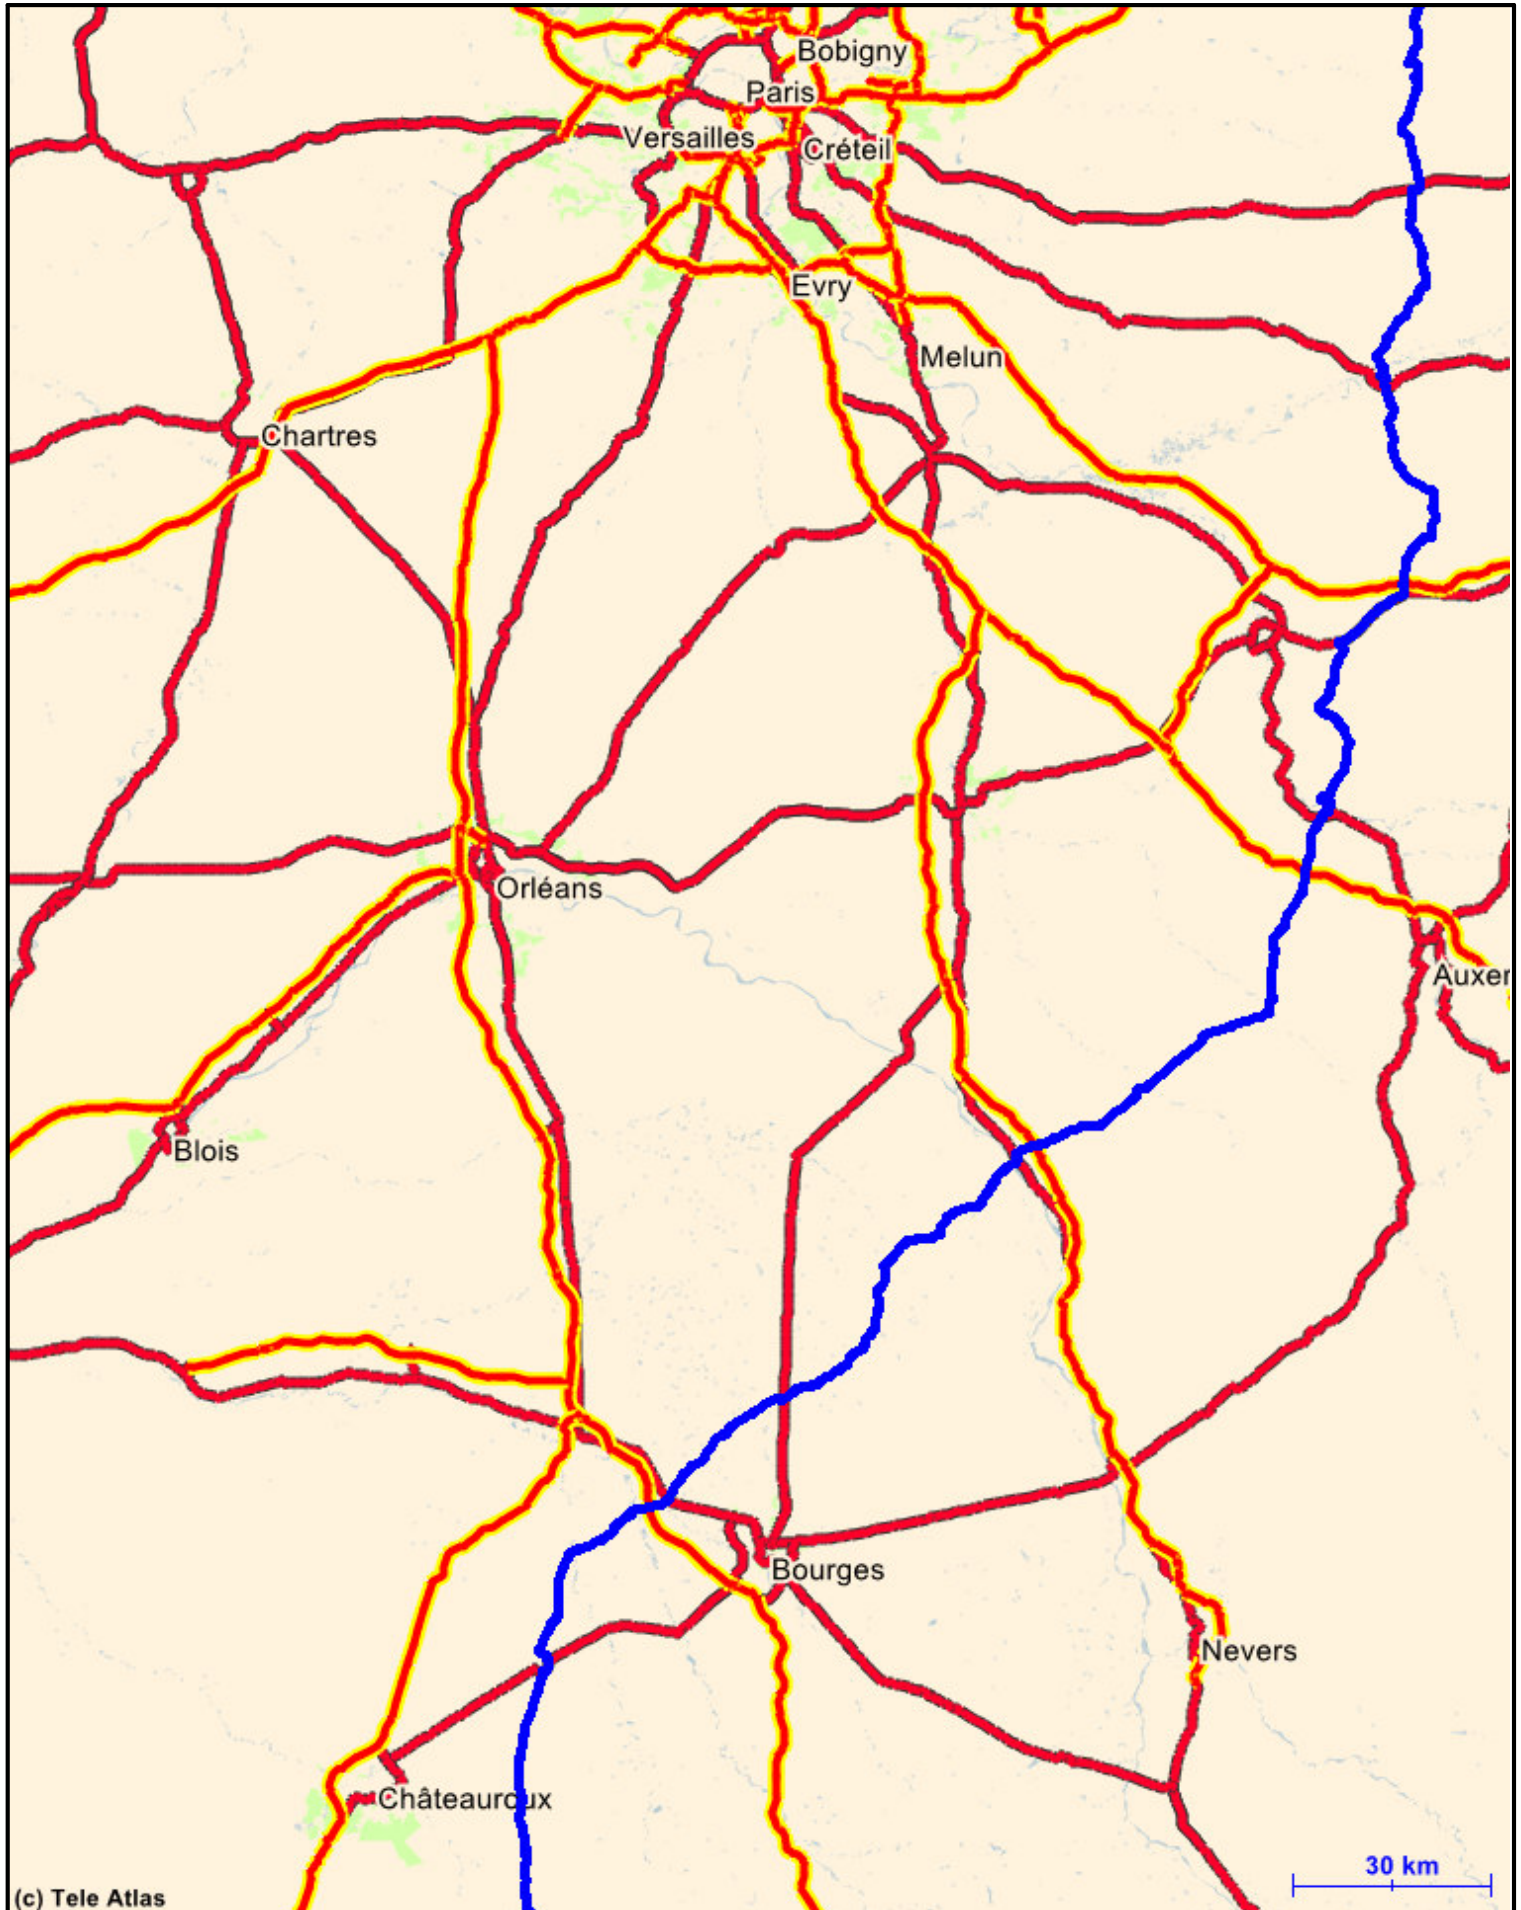

RB ID: 537

RB name: 537_Siurana04-01of12 - RB kms: 713,3

Country: FRANCE - Region: Limousin

RB ID: 537

RB name: 537_Siurana04-01of12 - RB kms: 713,3

Country: FRANCE - Region: Limousin

RB ID: 537

RB name: 537_Siurana04-01of12 - RB kms: 713,3

Country: FRANCE - Region: Limousin