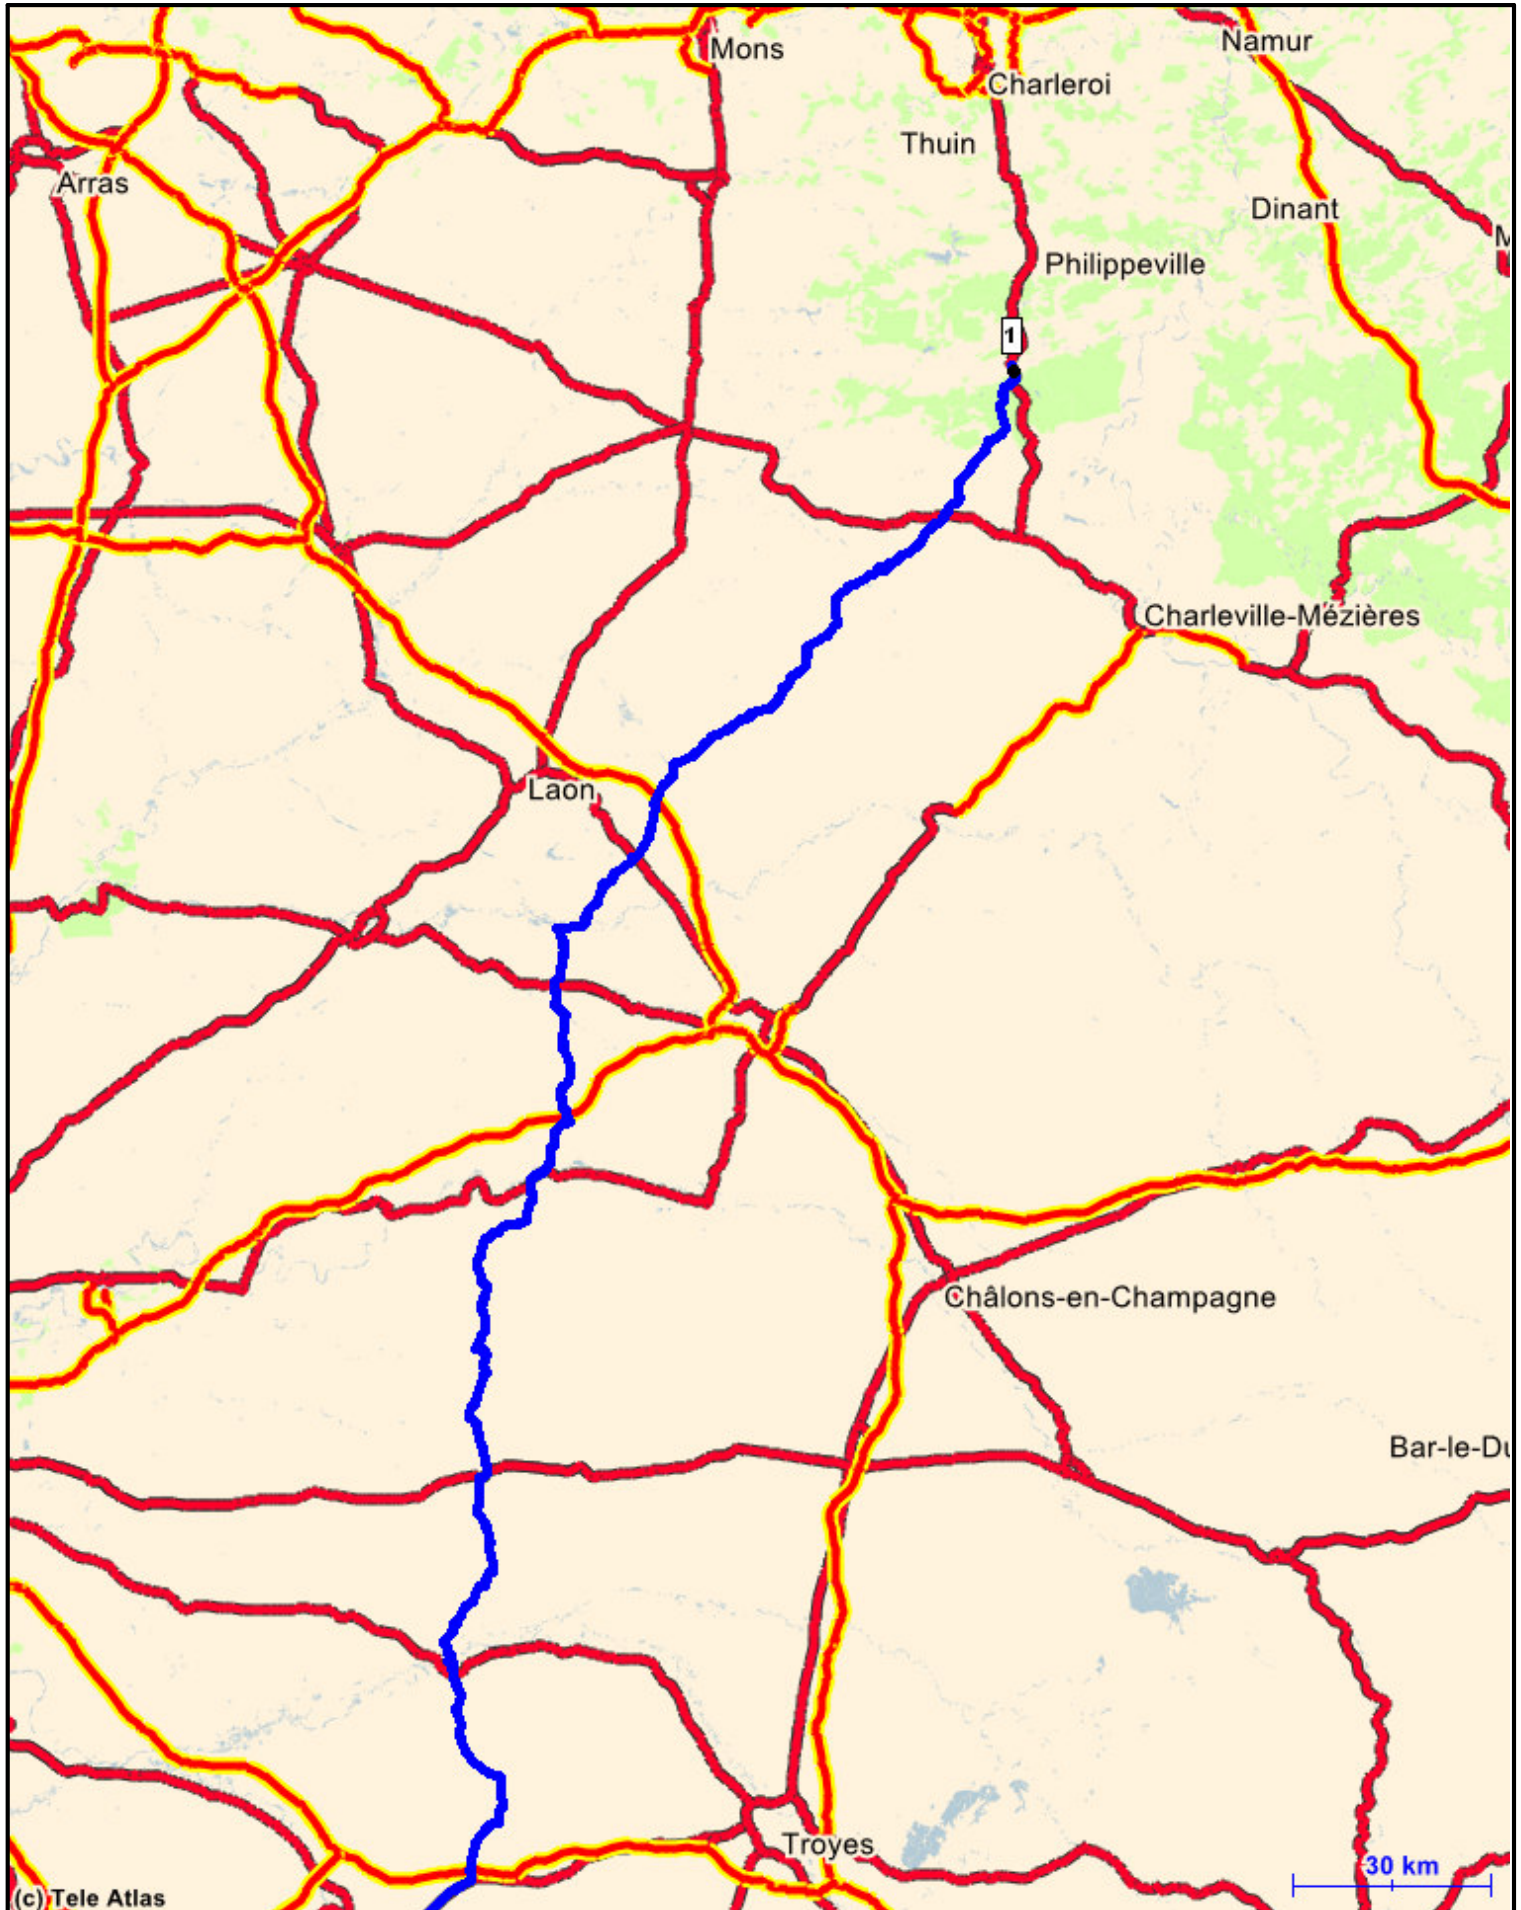

RB ID: 537

RB name: 537_Siurana04-01of12 - RB kms: 713,3

Country: FRANCE - Region: Limousin

RB ID: 537

RB name: 537_Siurana04-01of12 - RB kms: 713,3

Country: FRANCE - Region: Limousin

RB ID: 537

RB name: 537_Siurana04-01of12 - RB kms: 713,3

Country: FRANCE - Region: Limousin